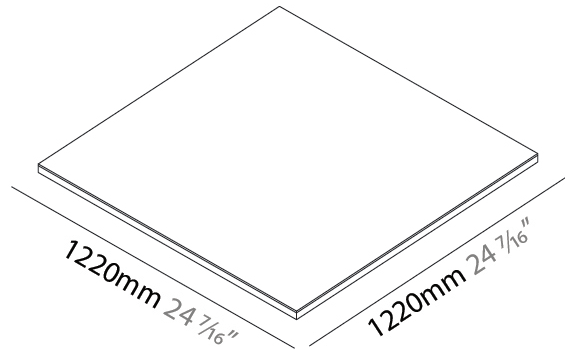

CRISTAL SURFACE

A52045- -

base number   Color   Finish
Temperature   Options

1. To build a product code in our configurator select the specify button on the base model # product page
2. To build a manual product code on this datasheet choose from the options listed below in blue font and add the suffix to the base model #

GENERAL

Series: Cristal
Brand: Ivela
Division: Architectural
Mounting Type: Surface
Mounting Location: Wall / Ceiling
Subcategory: Panels

PHYSICAL

Shape: Square
Length (mm): 1220
Length (in): 48 ¹/₁₆
Width (mm): 1220
Width (in): 48 ¹/₁₆
Height (mm): 19
Height (in): 3/4
Light Distribution: Direct
Diffuser: PMMA - Opal
Fixture Finish: WHI / BLK / GLD
Fixture Material: Aluminum

ELECTRICAL

Lamp Type: LED
Input Wattage (W): 96
Dimming: Tri-Mode (Non-Dimming and Phase Dimming (120Vac only) and 0-10V Dimming)
Driver Included: No
Driver Location: Remote
Driver Type: Constant Voltage - Universal
Driver Class: Class 1
Housing: ENCP 10
Input Voltage (V): 120 - 277
Output Voltage (V): 24
Upon Request: Phase Dimming

LED

Color Temperature (°K): 2700 / 3000 / 4000
Max. Delivered Lumen (lm): 5760 / 6000 / 6360
Nominal Lumen (lm): 11520 / 12000 / 12720
CRI: >93 CRI
Lamp Life (hrs): 50000

OPTICAL

RATINGS AND CERTIFICATIONS

Certified By: CSA Certified to UL and CSA Standards
IP rating: IP20

PROJECT	_____
TYPE	_____
SPECIFIER	_____
QUANTITY	_____
DATE	_____