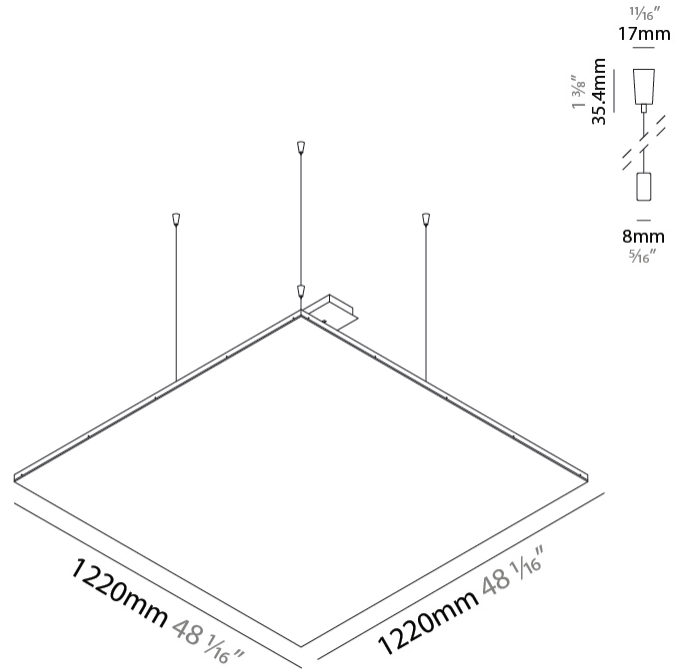

CRISTAL SUSPENSION

A51074- -

base number   Color   Finish
Temperature   Options

PROJECT
TYPE
SPECIFIER
QUANTITY
DATE

1. To build a product code in our configurator select the specify button on the base model # product page
2. To build a manual product code on this datasheet choose from the options listed below in blue font and add the suffix to the base model #

GENERAL

Series: Cristal
Brand: Ivela
Division: Architectural
Mounting Type: Suspension
Mounting Location: Ceiling
Subcategory: Panels

PHYSICAL

Shape: Square
Length (mm): 1220
Length (in): 48 1/16
Width (mm): 1220
Width (in): 48 1/16
Height (mm): 19
Height (in): 3/4
Max. Overall Height (mm): 2500
Max. Overall Height (in): 98 7/16
Light Distribution: Direct
Diffuser: PMMA - Opal
Fixture Finish: WHI / BLK / GLD
Fixture Material: Aluminum

ELECTRICAL

Lamp Type: LED
Input Wattage (W): 96
Dimming: Tri-Mode (Non-Dimming and Phase Dimming (120Vac only) and 0-10V Dimming)
Driver Included: No
Driver Location: Remote
Driver Type: Constant Voltage - Universal
Driver Class: Class 1
Housing: ENCP 10
Input Voltage (V): 120 - 277
Output Voltage (V): 24
Upon Request: Phase Dimming

LED

Color Temperature (°K): 2700 / 3000 / 4000
Max. Delivered Lumen (lm): 5760 / 6000 / 6360
Nominal Lumen (lm): 11520 / 12000 / 12720
CRI: >93 CRI
Lamp Life (hrs): 50000

OPTICAL

RATINGS AND CERTIFICATIONS

Certified By: Certified for North American Standards
IP rating: IP20