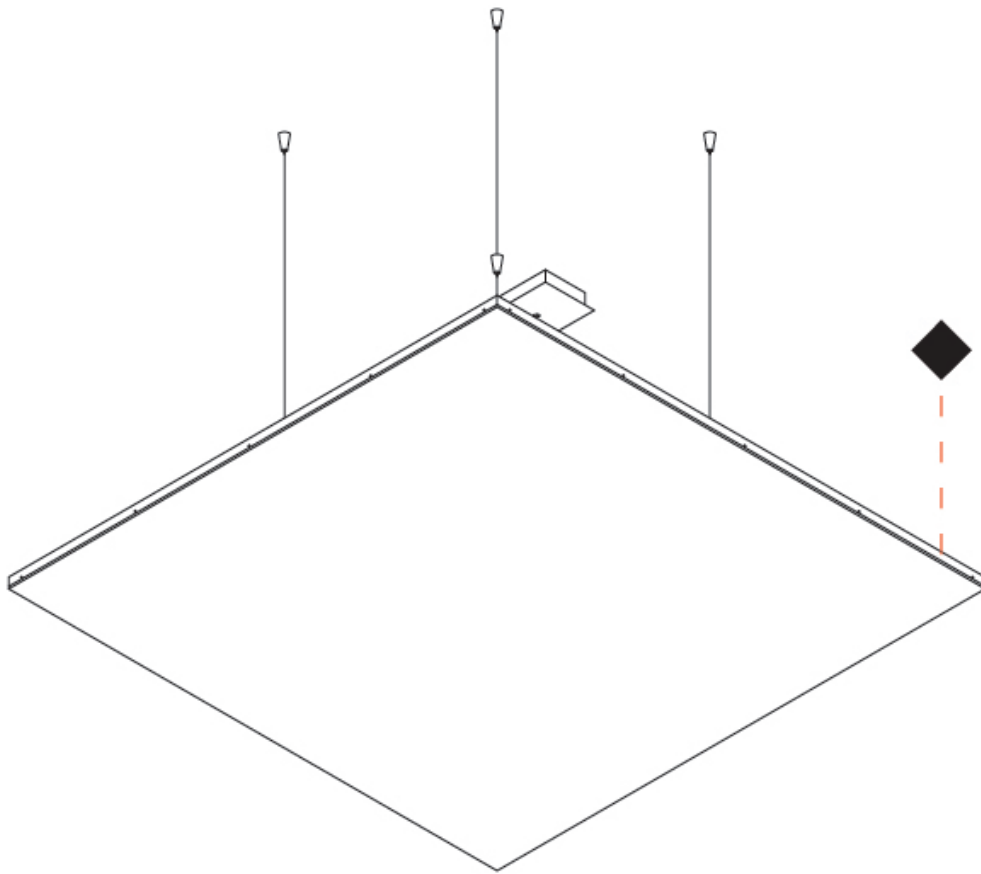

A51074-

PROJECT

TYPE

SPECIFIER

QUANTITY

DATE

A