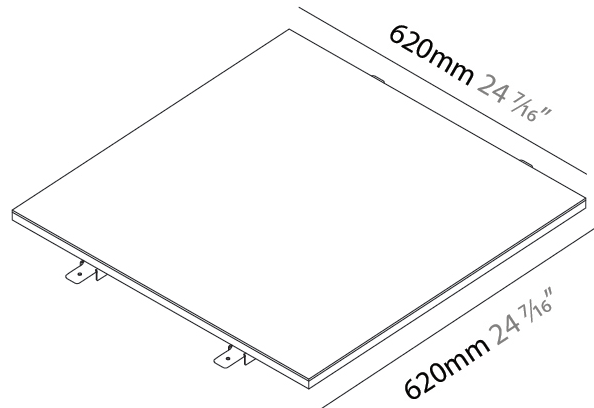

CRISTAL RECESSED

A56187- -

base number   Color   Finish
Temperature   Options

1. To build a product code in our configurator select the specify button on the base model # product page
2. To build a manual product code on this datasheet choose from the options listed below in blue font and add the suffix to the base model #

GENERAL

Series: Cristal
Brand: Ivela
Division: Architectural
Mounting Type: Recessed
Mounting Location: Ceiling
Subcategory: Panels

PHYSICAL

Shape: Square
Length (mm): 1220
Length (in): 48 ⁷/₁₆
Width (mm): 1220
Width (in): 48 ⁷/₁₆
Height (mm): 19
Height (in): 3/4
Light Distribution: Direct
Diffuser: PMMA - Opal
Fixture Finish: WHI / BLK / GLD
Fixture Material: Aluminum

ELECTRICAL

Lamp Type: LED
Input Wattage (W): 96
Dimming: Tri-Mode (Non-Dimming and Phase Dimming (120Vac only) and 0-10V Dimming)
Driver Included: No
Driver Location: Remote
Driver Type: Constant Voltage - Universal
Driver Class: Class 1
Housing: ENCP 10
Input Voltage (V): 120 - 277
Output Voltage (V): 24
Upon Request: Phase Dimming

LED

Color Temperature (°K): 2700 / 3000 / 4000
Max. Delivered Lumen (lm): 5760 / 6000 / 6360
Nominal Lumen (lm): 11520 / 12000 / 12720
CRI: >93 CRI
Lamp Life (hrs): 50000

OPTICAL

RATINGS AND CERTIFICATIONS

Certified By: CSA Certified to UL and CSA Standards
IP rating: IP20

PROJECT _____
TYPE _____
SPECIFIER _____
QUANTITY _____
DATE _____